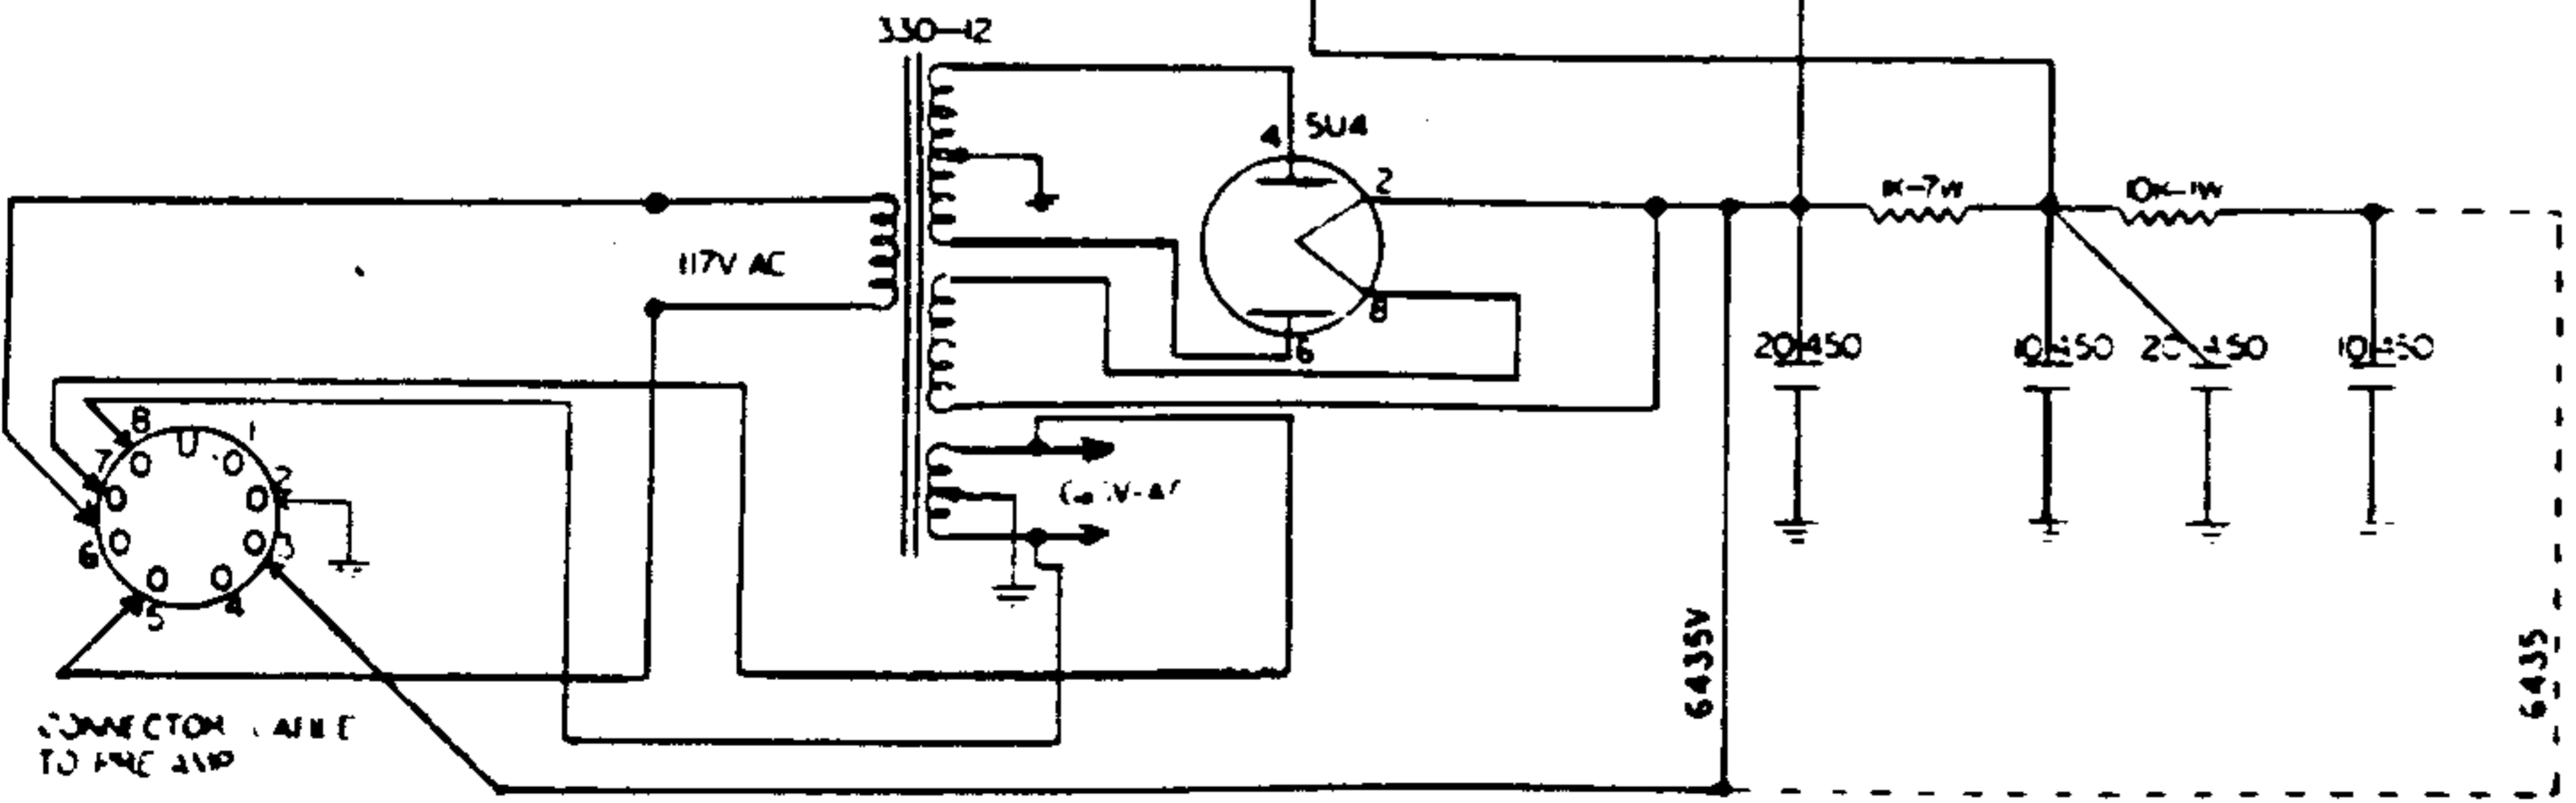

Gretsch Model G6163 Preamplifier

- ✧ A USE 570-4 WITH SINGLE 8 OHM SPEAKER
- B USE 613 WITH TWO 8 OHM SPEAKERS

CONNECTOR CABLE TO PRE AMP

**Gretsch Model G6163 Amplifier**