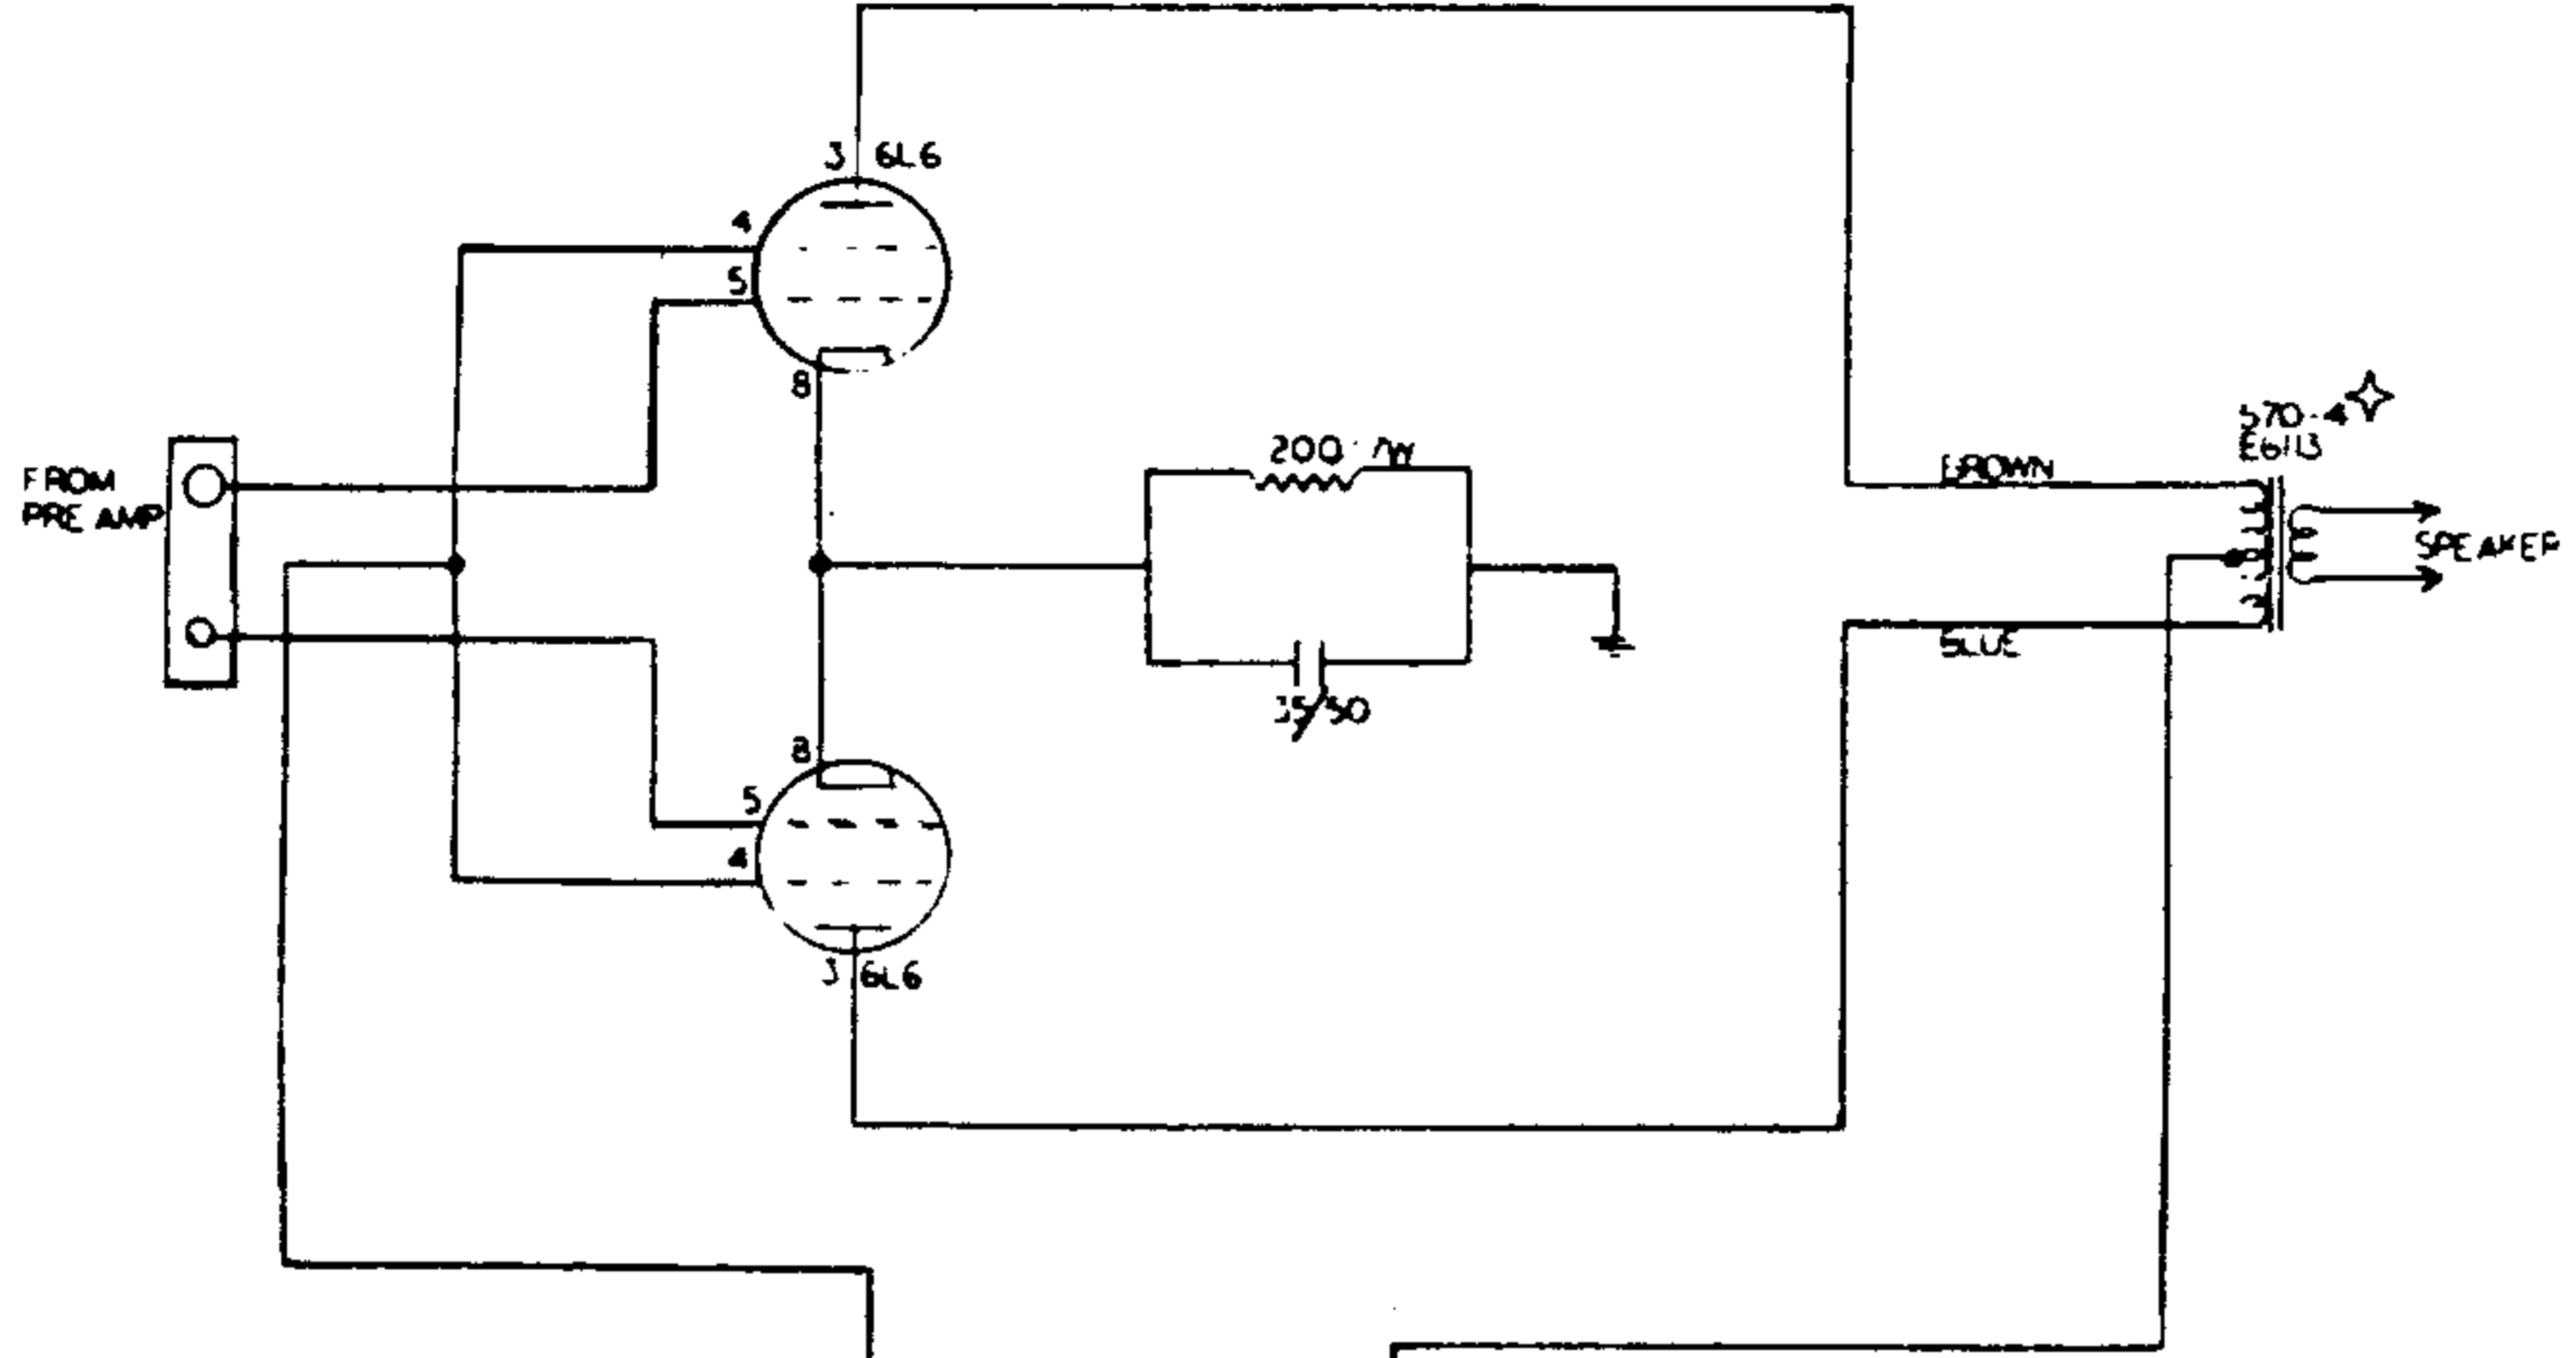

Gretsch Model G6163 Preamplifier

- ✧ A USE 570-4 WITH SINGLE 8 OHM SPEAKER
- B USE 613 WITH TWO 8 OHM SPEAKERS

CONNECTOR CABLE TO PRE AMP

**Gretsch Model G6163 Amplifier**